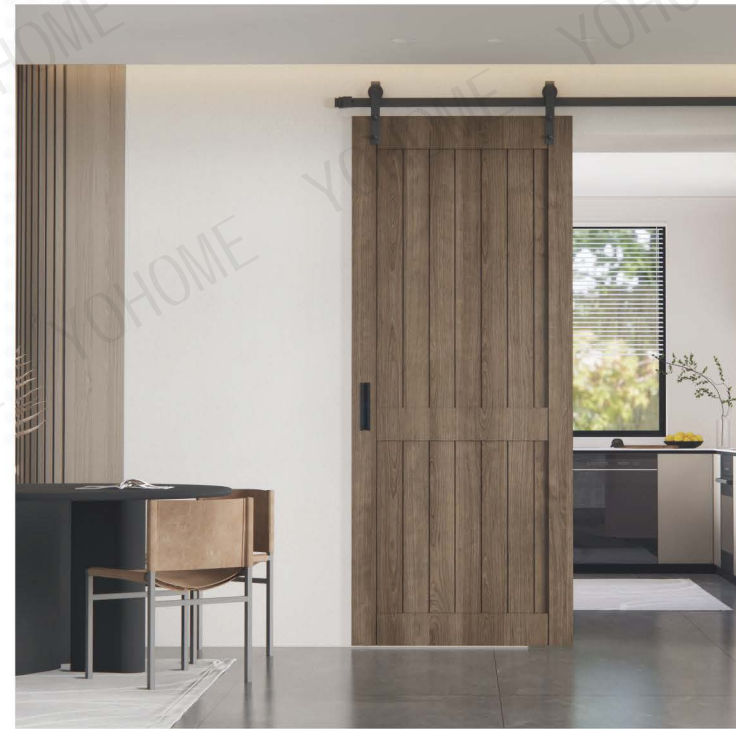

Product Model
BAD-03

Color: Walnut with Open Finish
Material: Double-sided 5mm HDF
Process: Flat Panel + Panel Splicing
Dimension: 914*2440mm