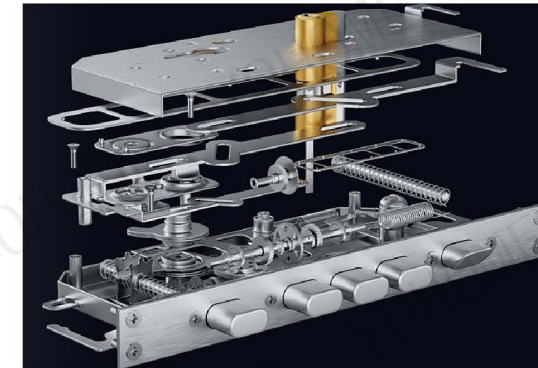

CHAPTER 03

COLOR PALETTE / ACCESSORY 59

Color Swatch	59
Lockset/Hinge	65

Product Advantages

Six Core Technologies ■ Create Safety and Comfort

01 Anti-theft

Smart lock plus multi-point lock system boosts anti-theft performance and delivers higher structural stability.

high-end custom hardware

Motor Integrated Lock

Dimension 60x68/75x68mm
Material Stainless Steel
Description Gear Structure - Labor-saving, Quiet & Energy-efficient

Product Model
EAD-02

Color: Travertine Finish
Material: Aluminum Sheet + Wood Veneer
Process: Cast Aluminum + Bending Process
Dimension: 1790*2995mm