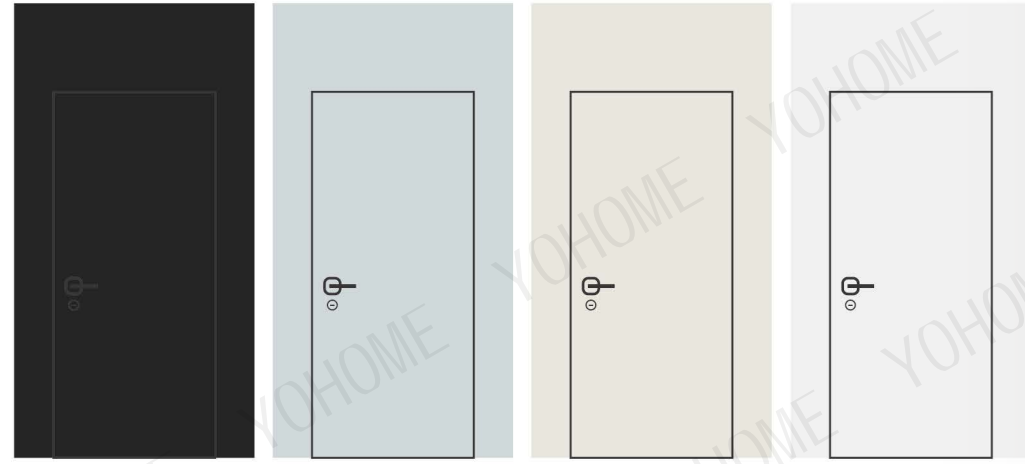

COLOR PALETTE

Pure color

Color Selection ▶

Black -2 Gloss Units   Gray Ral 7004   Crystal Cream Ral 9001   White Ral 9016