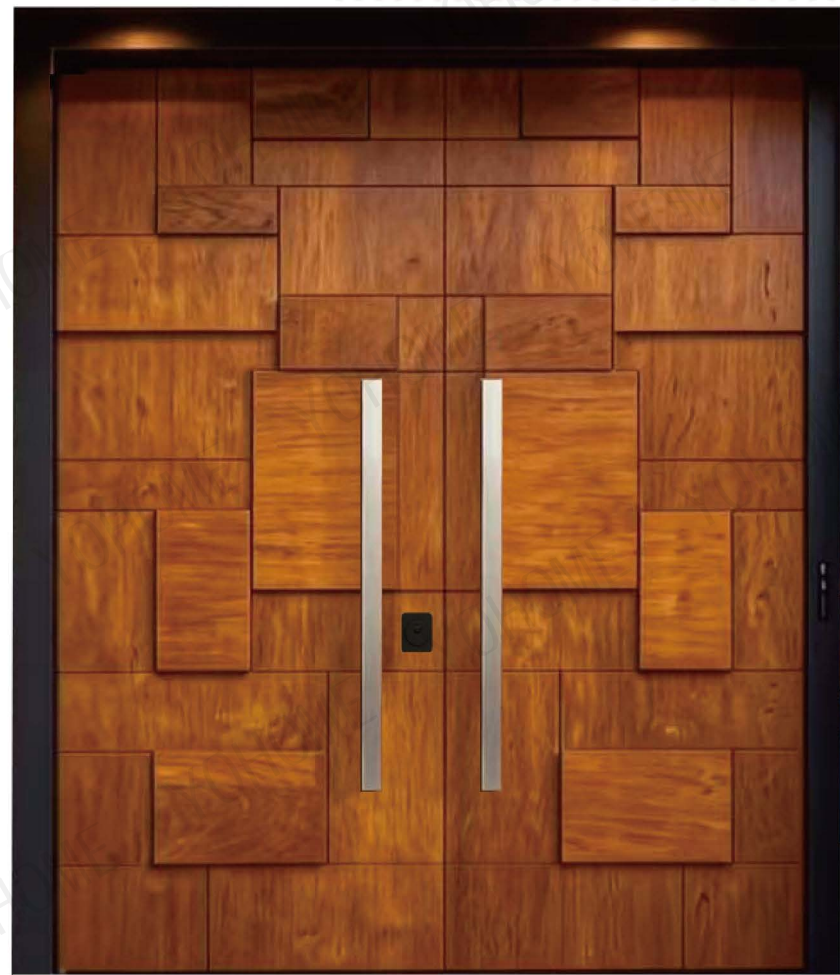

Product Model
EAD-14
Color: Rosewood Open Finish
Material: Aluminum Sheet + Wood Veneer
Process: Routing Groove + Tiling
Dimension: 1525*2440mm

Entry Door **Cast Aluminum Door Series**

Product Model
EAD-15

Color: White wax sealer
Material: Aluminum Sheet + Wood Veneer
Process: Cast Aluminum Molding + Wood Veneer Finish
Dimension: 1525*2440mm

Square Sliding Door Lock