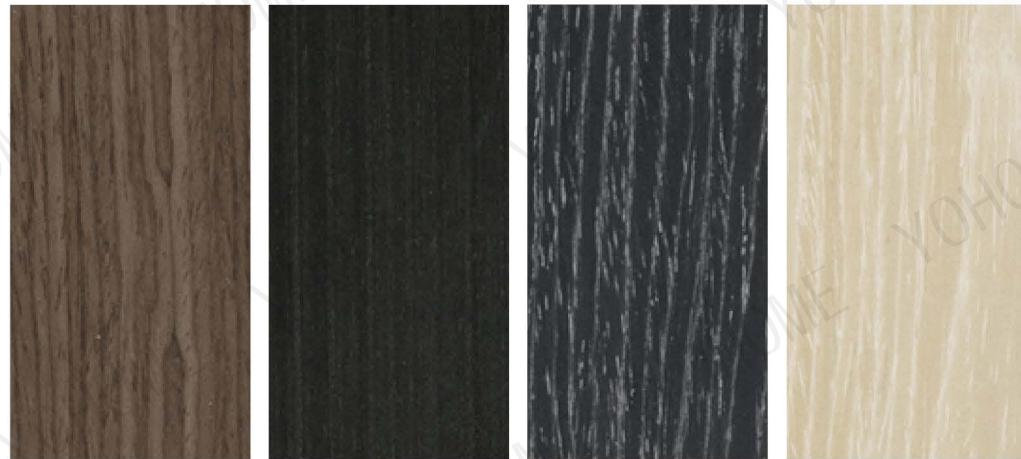

Glass Style 10
8mm Ultra-white Crystal Glass

COLOR PALETTE

Wood veneer

Color Selection ▶

White Oak
101S-2A

Smoky Oak
3015C-5A

Black Walnut
5309S-7A-01

Black Walnut
5309S-7A-02