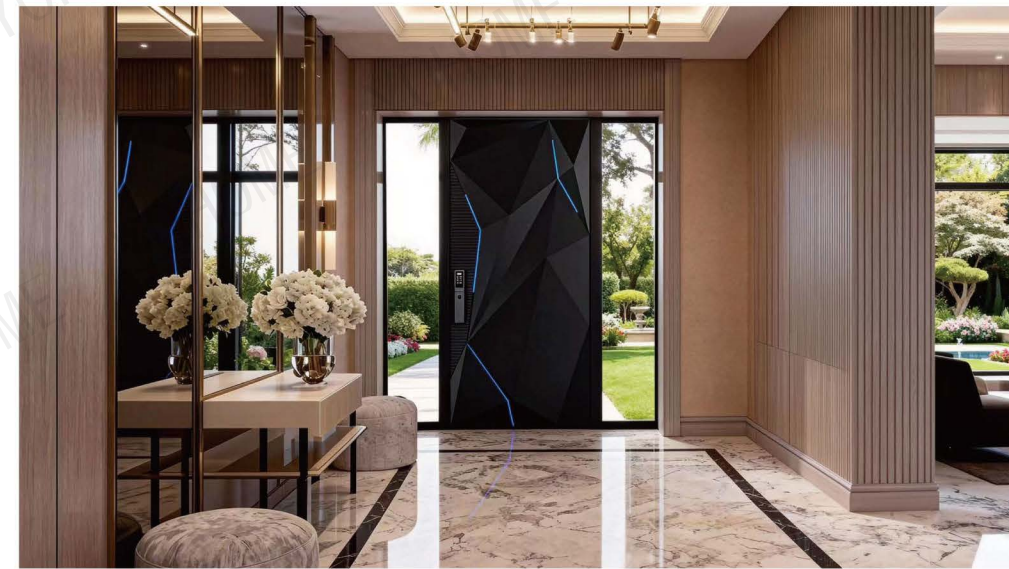

Product Model
EAD-04

Color: Fluorocarbon Matte Black + Blue Light Strip

Material: Aluminum Sheet

Process: Cast Aluminum Molding + Baking Finish

Dimension: 2745*3048mm (Include Sidelight)