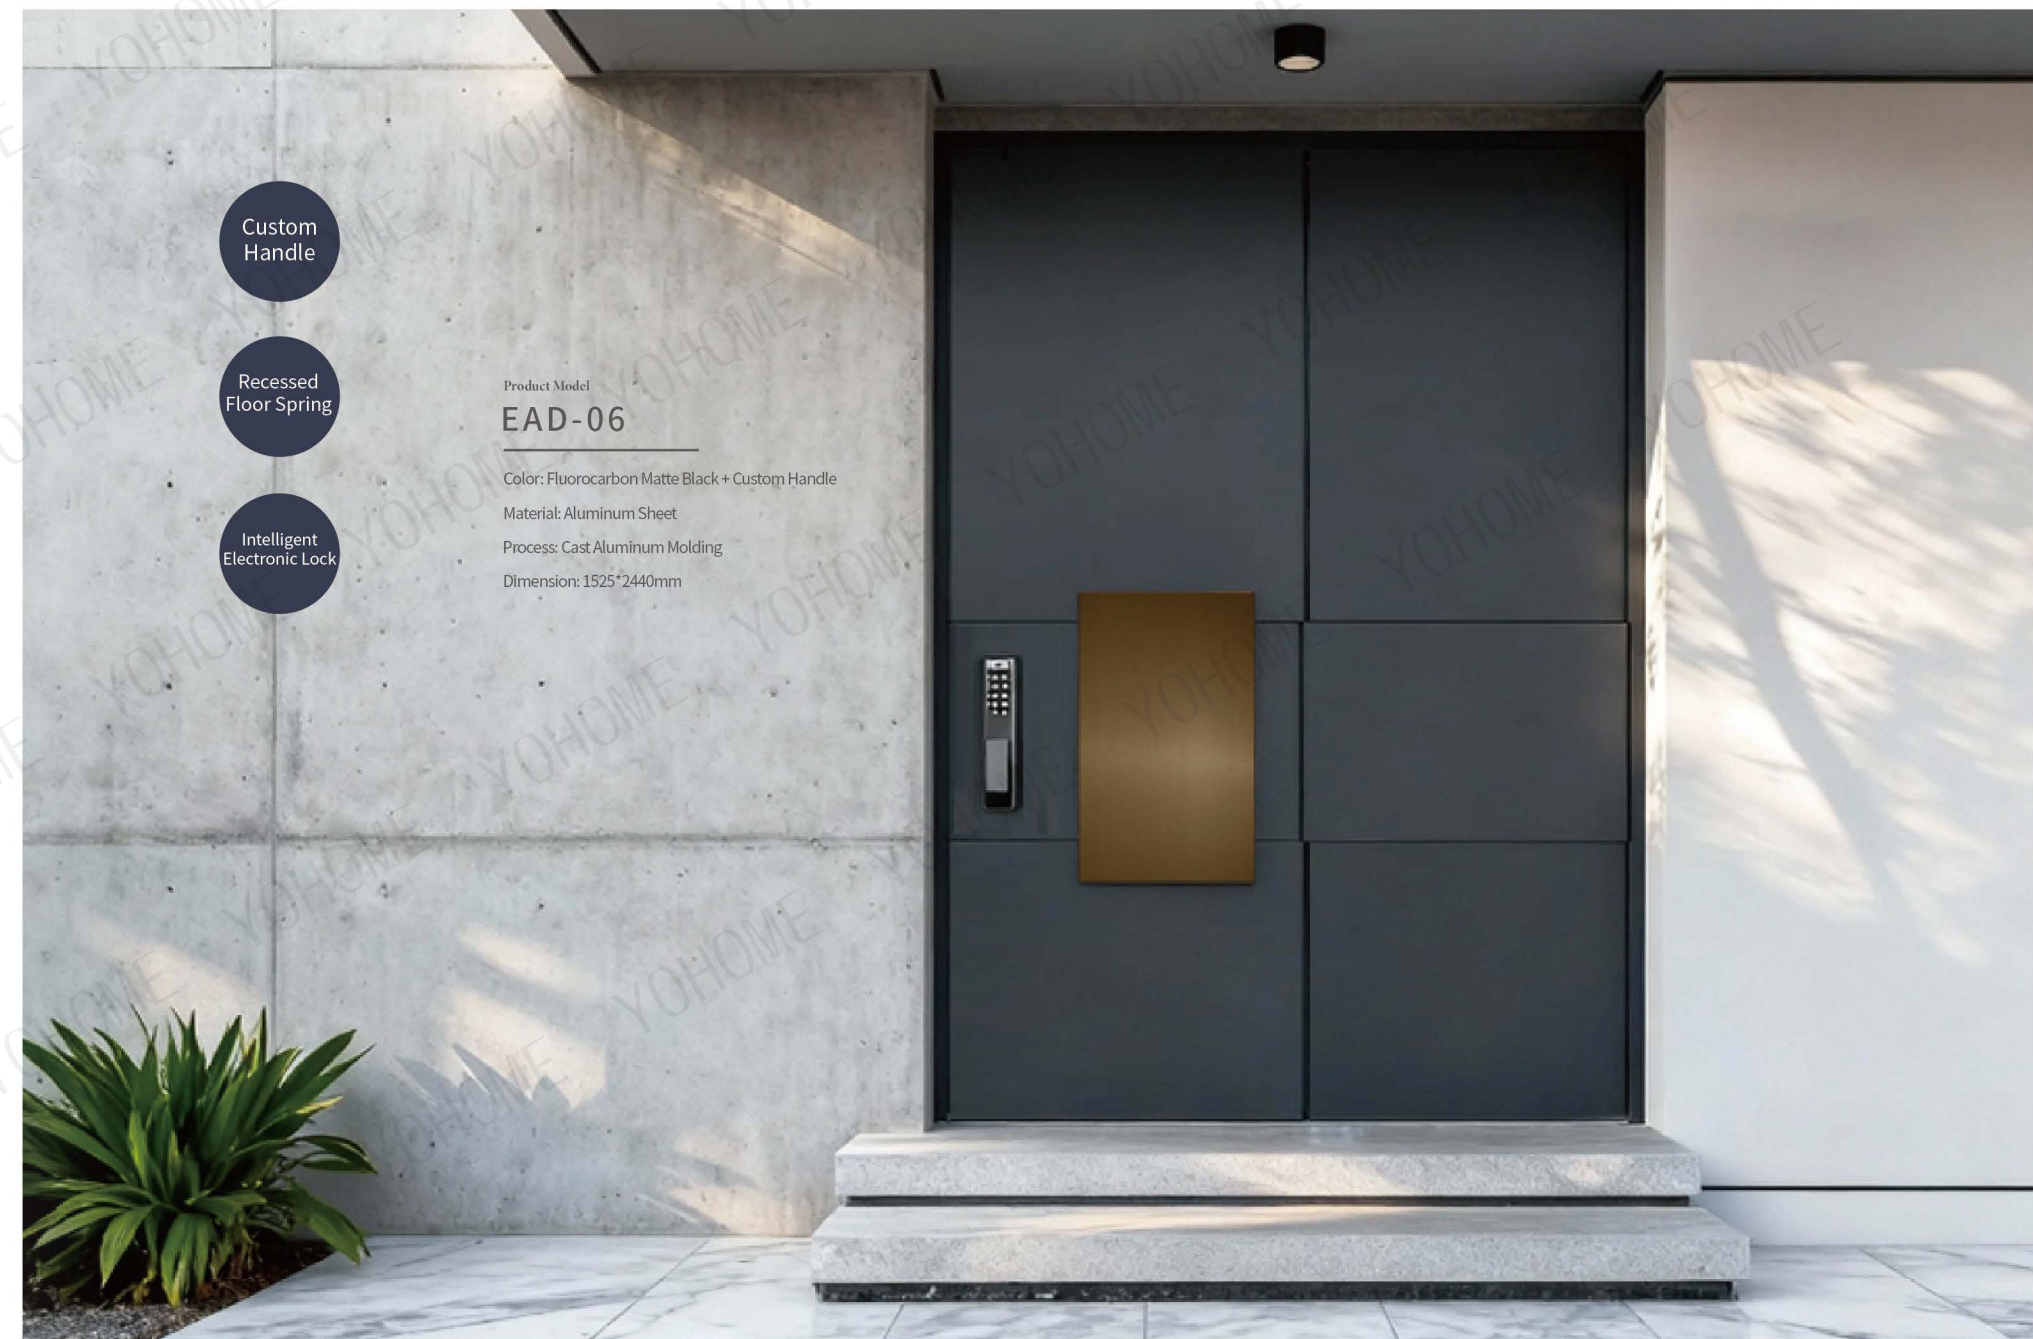

Custom Handle

Recessed Floor Spring

Intelligent Electronic Lock

Product Model
EAD-06
Color: Fluorocarbon Matte Black + Custom Handle
Material: Aluminum Sheet
Process: Cast Aluminum Molding
Dimension: 1525*2440mm