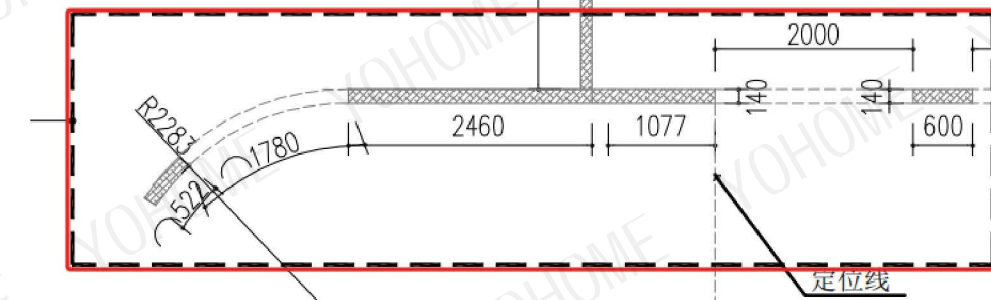

Product Model
EAD-01

Color: White Oak Mountain Grain Sealed Finish
Material: Aluminum Sheet + Wood Veneer
Process: Cast Aluminum Molding + Wood Veneer Finish
Dimension: 2000*2990mm

high-end custom hardware

Motor Integrated Lock

Dimension 60x68/75x68mm
Material Stainless Steel
Description Gear Structure - Labor-saving, Quiet & Energy-efficient

Product Model
EAD-02

Color: Travertine Finish
Material: Aluminum Sheet + Wood Veneer
Process: Cast Aluminum + Bending Process
Dimension: 1790*2995mm