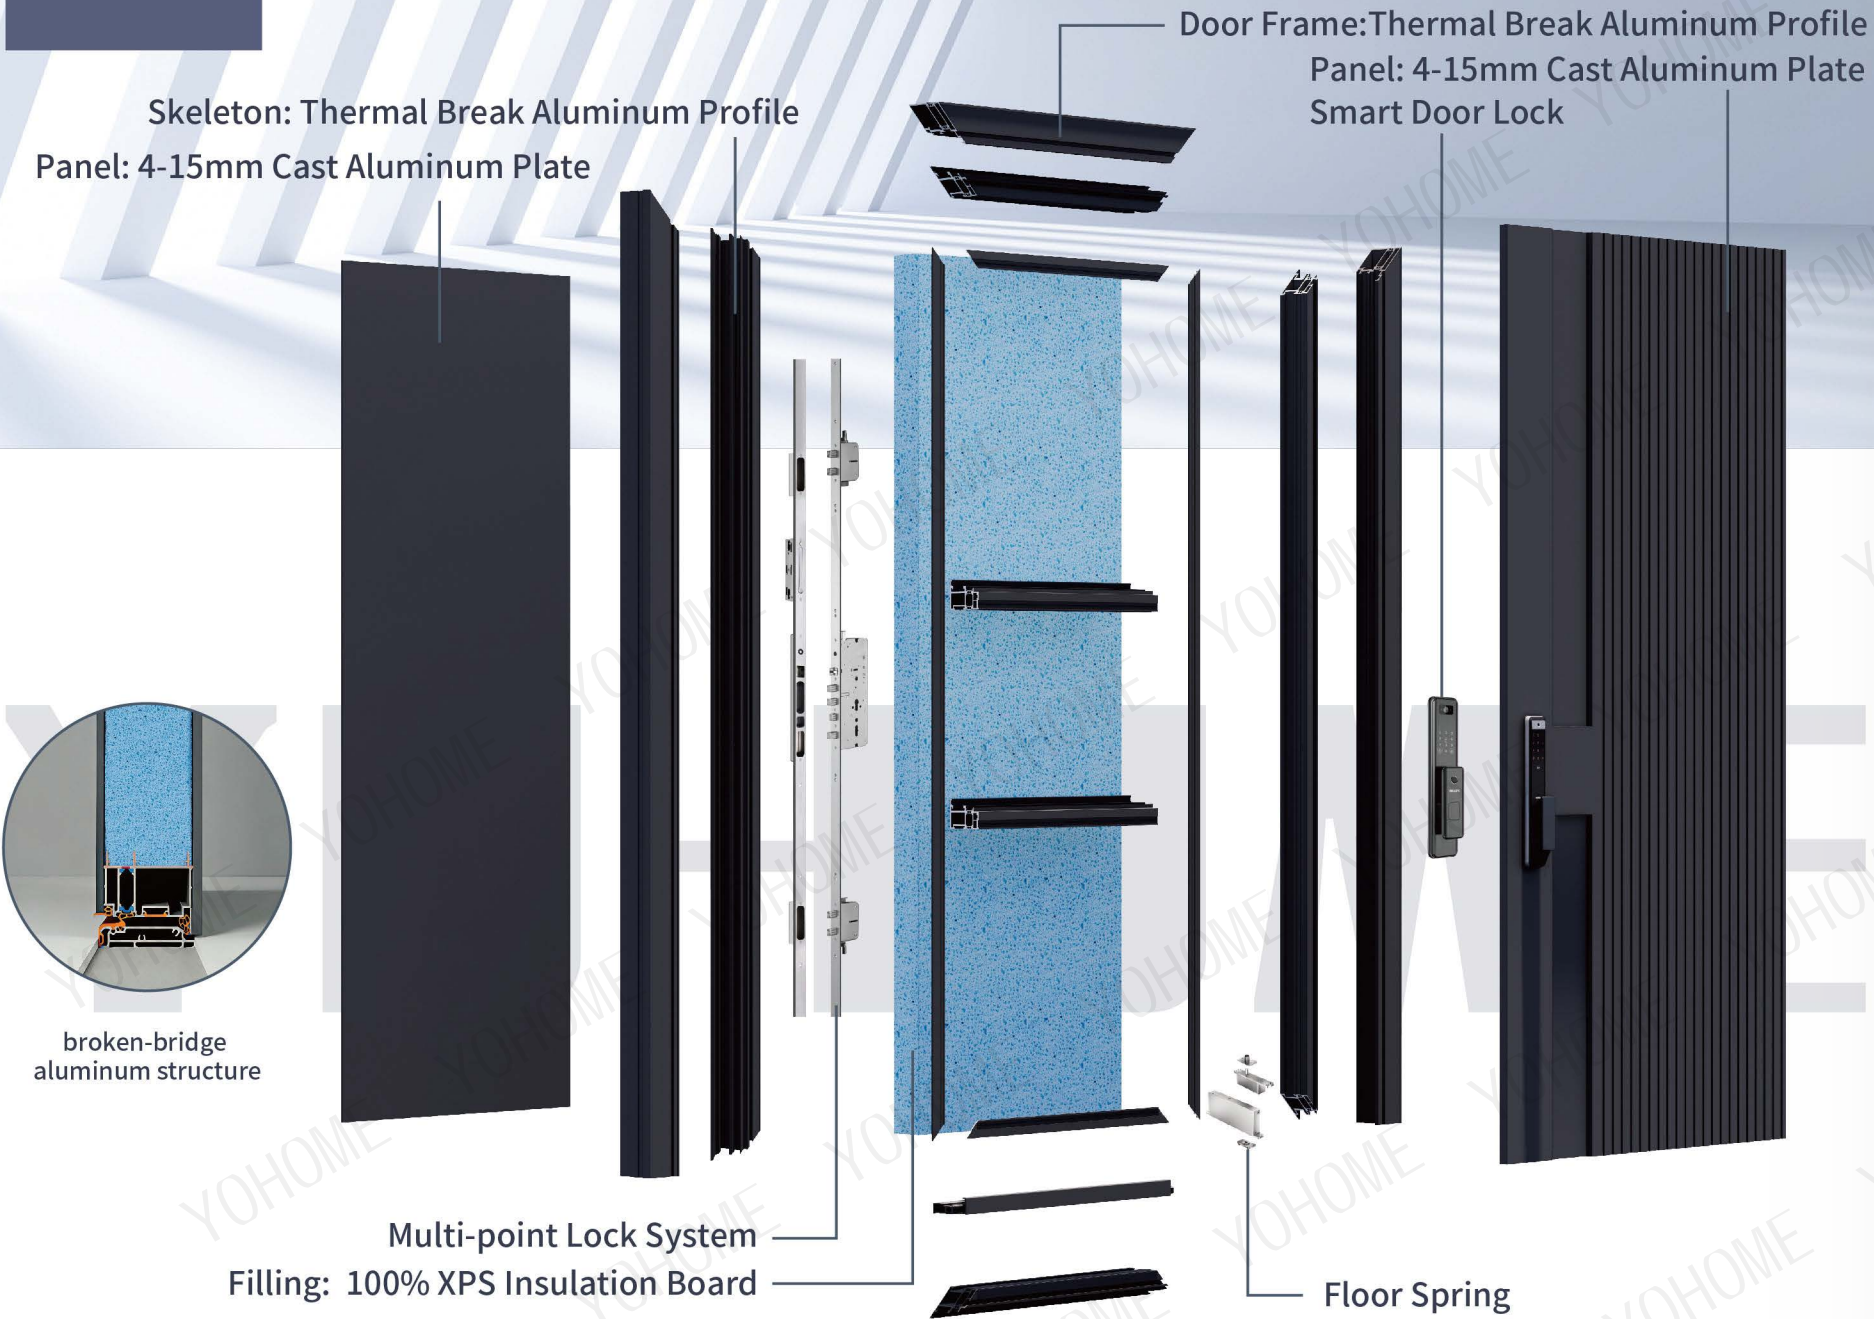

CHAPTER 03

COLOR PALETTE / ACCESSORY 59

Color Swatch	59
Lockset/Hinge	65

Product Advantages

Six Core Technologies ■ Create Safety and Comfort

01 Anti-theft

Smart lock plus multi-point lock system boosts anti-theft performance and delivers higher structural stability.