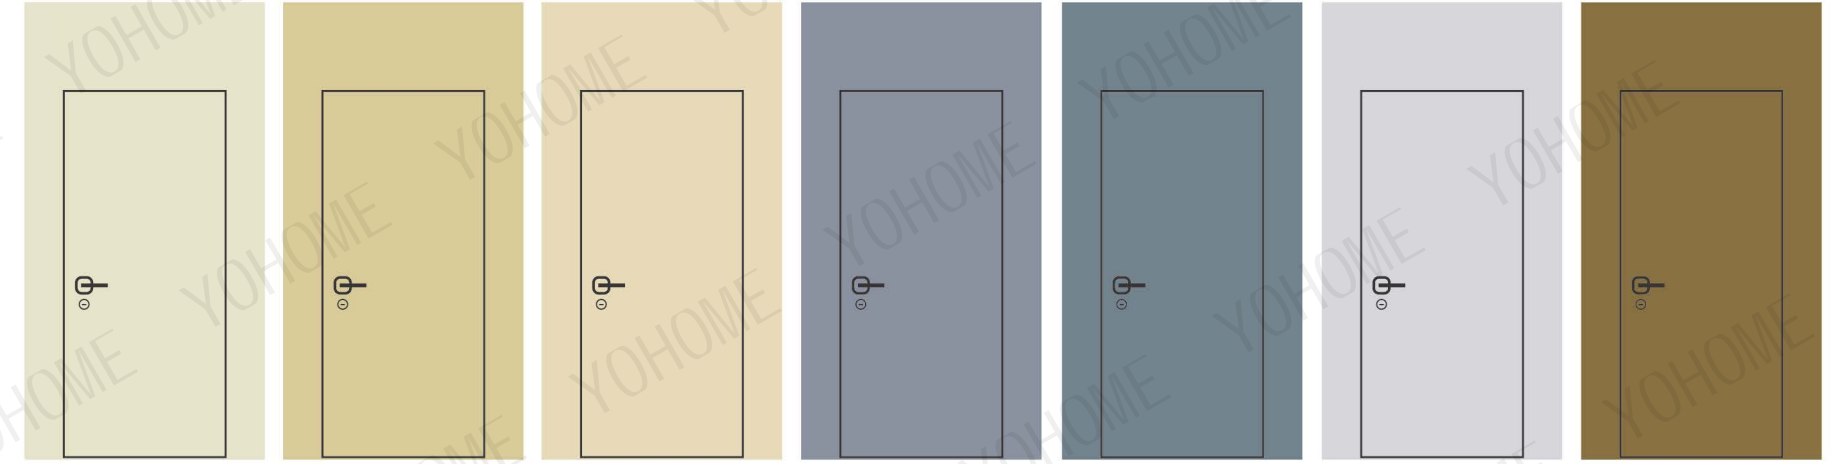

Perweib RAL 1013   Elfenbein RAL 1014   Hellelfenbein RAL 1015   Telegrau 1 RAL 7045   Telegrau 2 RAL 7046   Telegrau 3 RAL 7047   Telegrau 4 RAL 8000