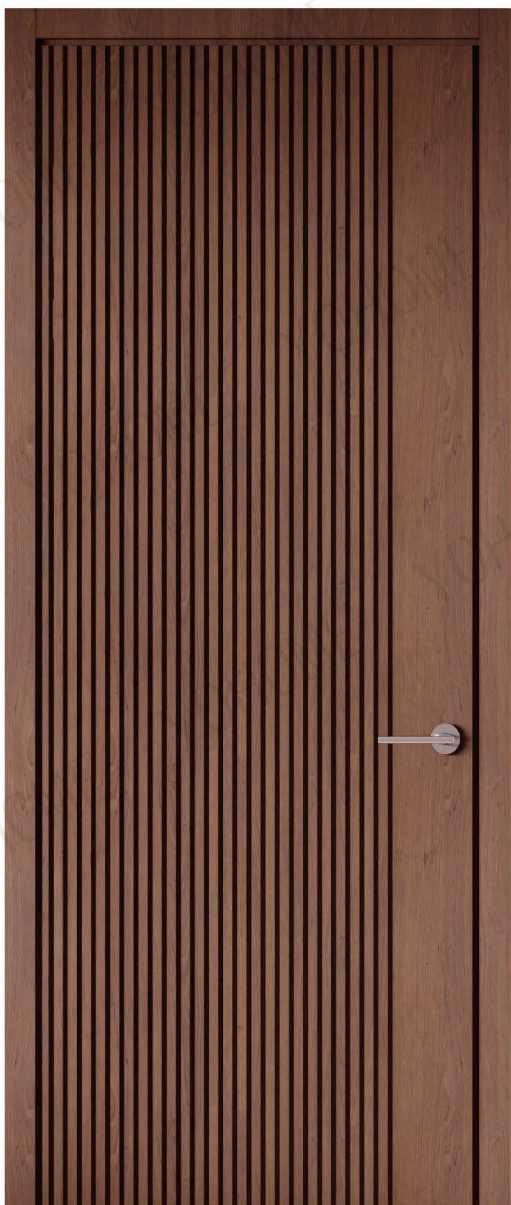

Product Model
BED-04
Color: RAL 1013-2 Gloss Units Mixed Paint
Material: Double-sided 9mm HDF
Process: Flat Panel + Decorative Groove + Painting Finish
Dimension: 914*2440mm