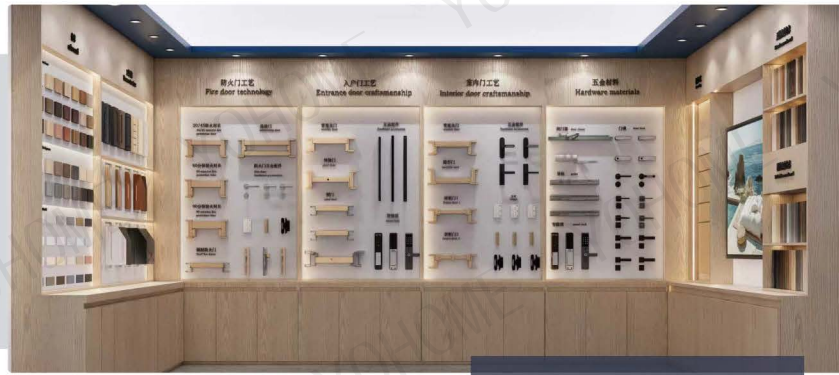

📍 Headquarters: Room 1101, 11th Floor, Ruizhou Technology Building, Juyuan South Road, Nanhai District, Foshan, Guangdong, China

📍 Factory: No.280 Hefu Road, Hecheng Sub-district, Gaoming District, Foshan City, Guangdong Province, China

📞 Mobile: +86-138 0881 8491

✉ Email: service@yohomedoor.com

Contact us

yohomedoor.com Official Website 🔍

产品
PRODUCT

认证
CERTIFICATION

服务
SERVICE

2026

YOHOME
Your A+ Door Manufacturer

YOHOME DOOR
PRODUCT BROCHURE

yohomedoor.com Official Website 🔍