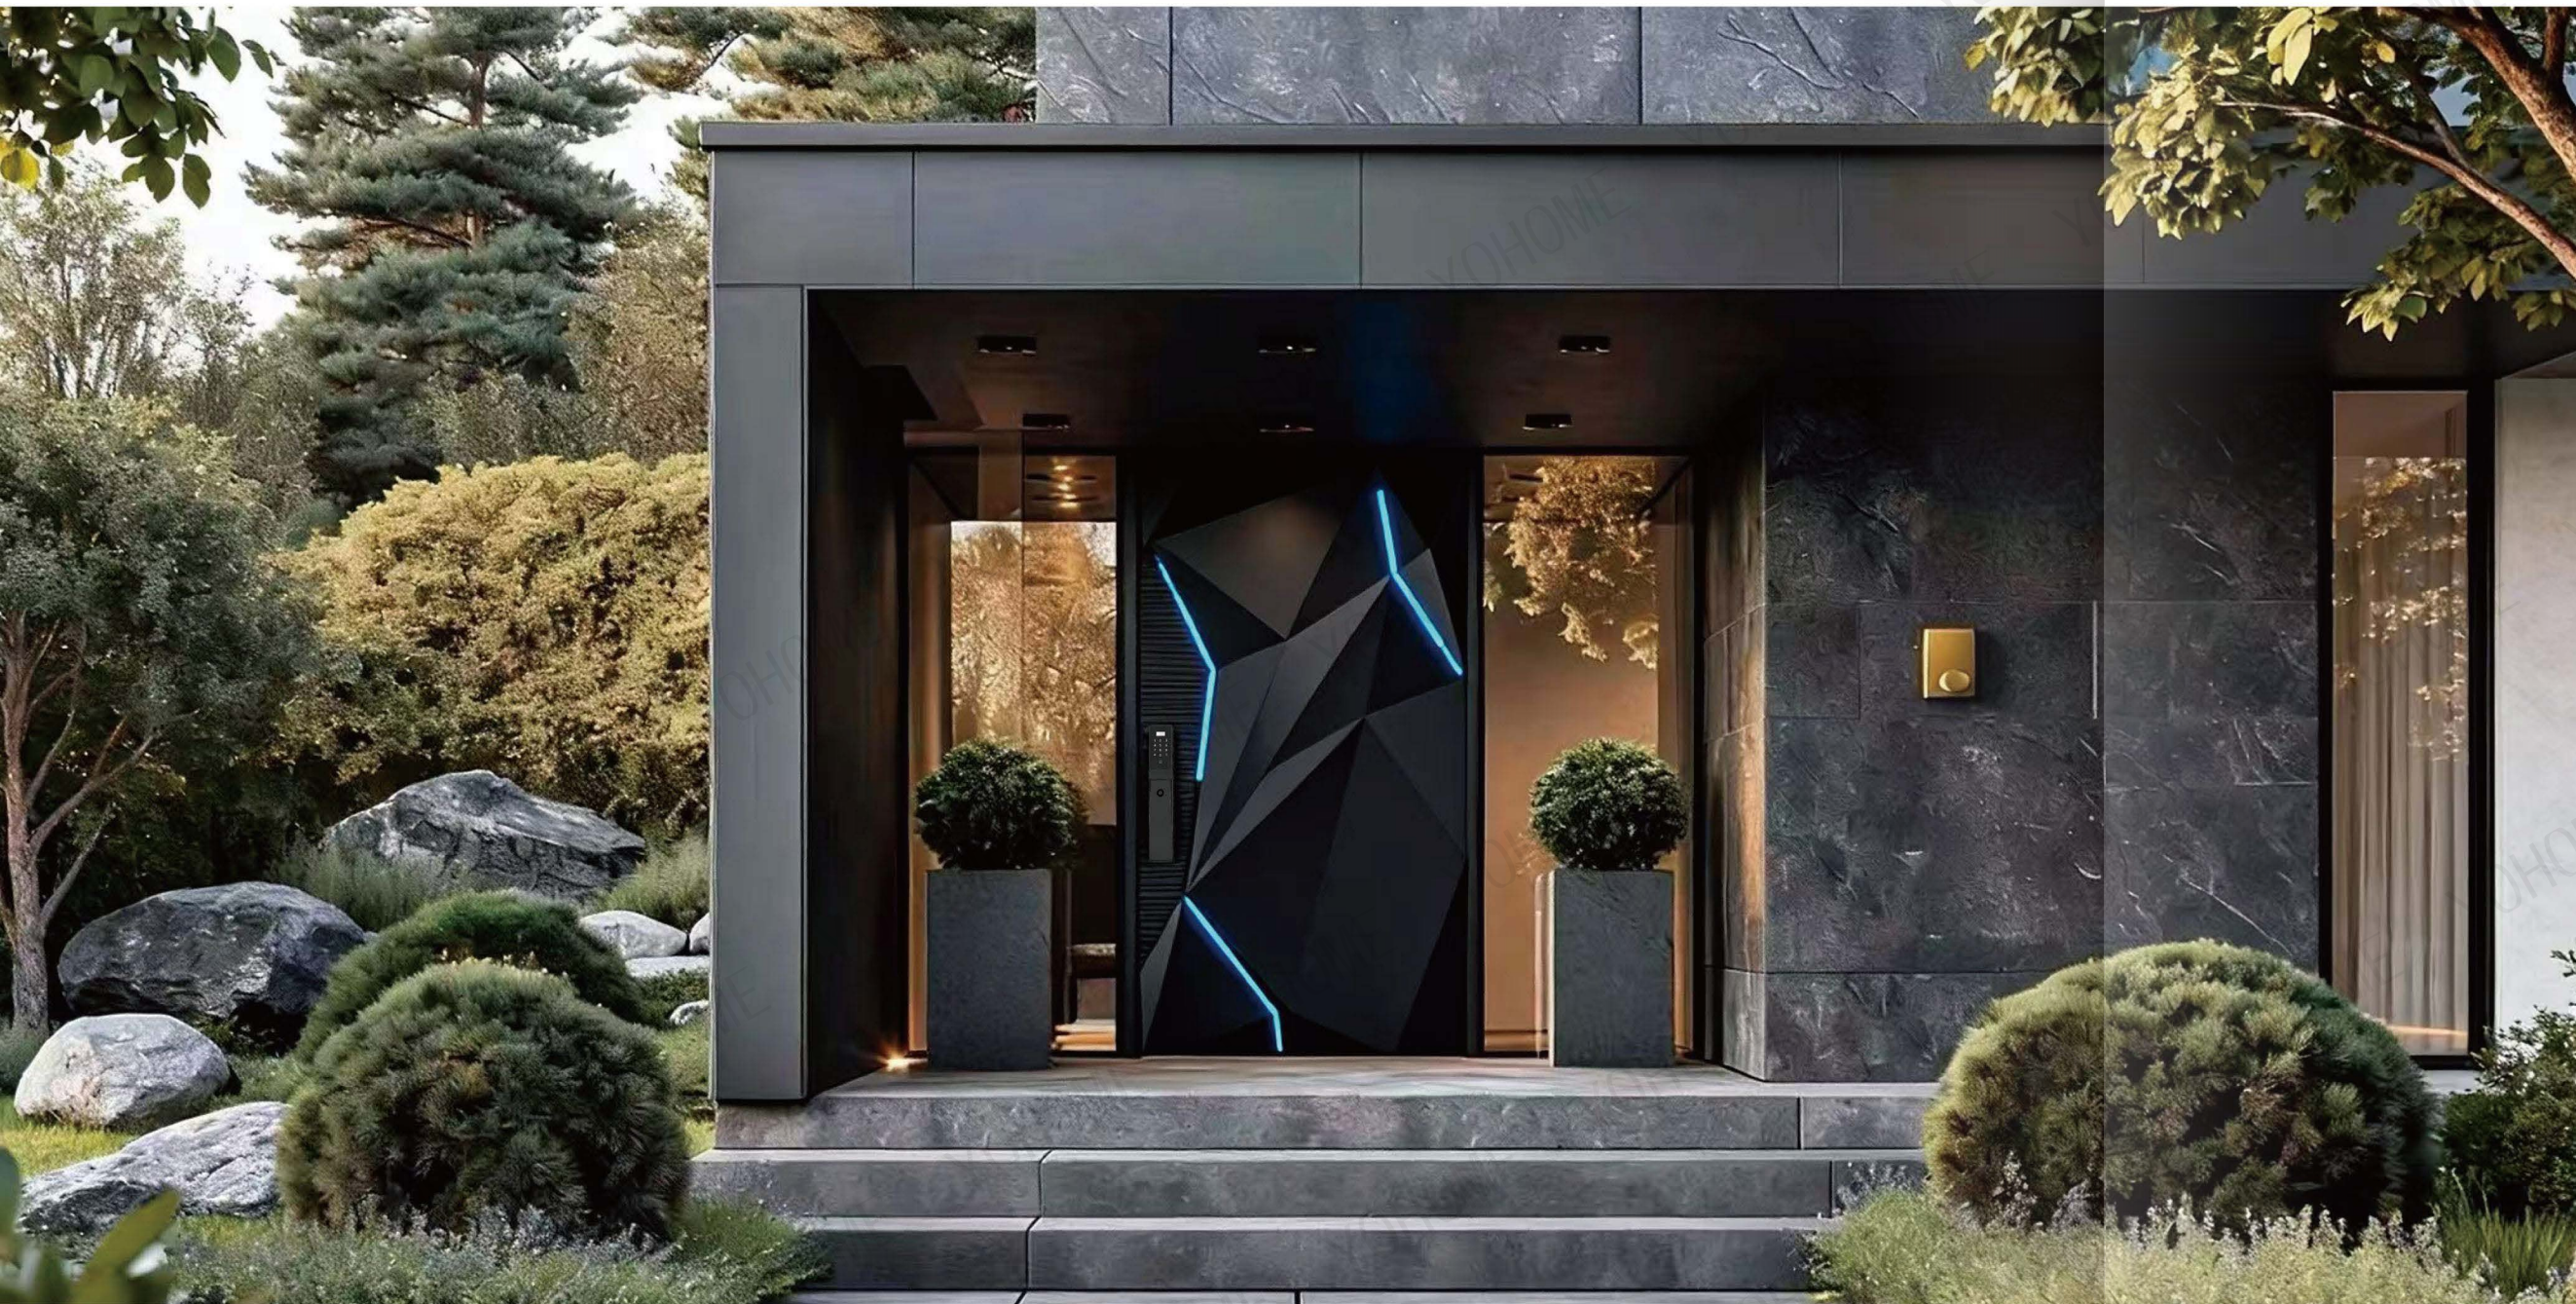

Smart Electronic

Multi-point Lock

Floor Spring

Entry Door Cast Aluminum Door Series

Product Model
EAD-04

Color: Fluorocarbon Matte Black + Blue Light Strip

Material: Aluminum Sheet

Process: Cast Aluminum Molding + Baking Finish