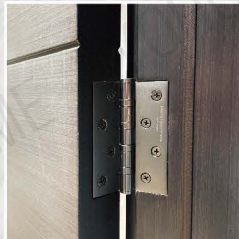

Product Model
BED-05

Color: Black Walnut Sealing Finish
Material: 6/8/12/12mm HDF
Process: Flat Panel + Routing Groove
Dimension: 914*2440mm

Interior Door **Bedroom Door Series**

Product Model
BED-06

Color: White Ash Sealing Finish
Material: 6/8/12/12mm HDF
Process: Flat Panel Painting Finish+ Grille
Dimension: 914*2440mm