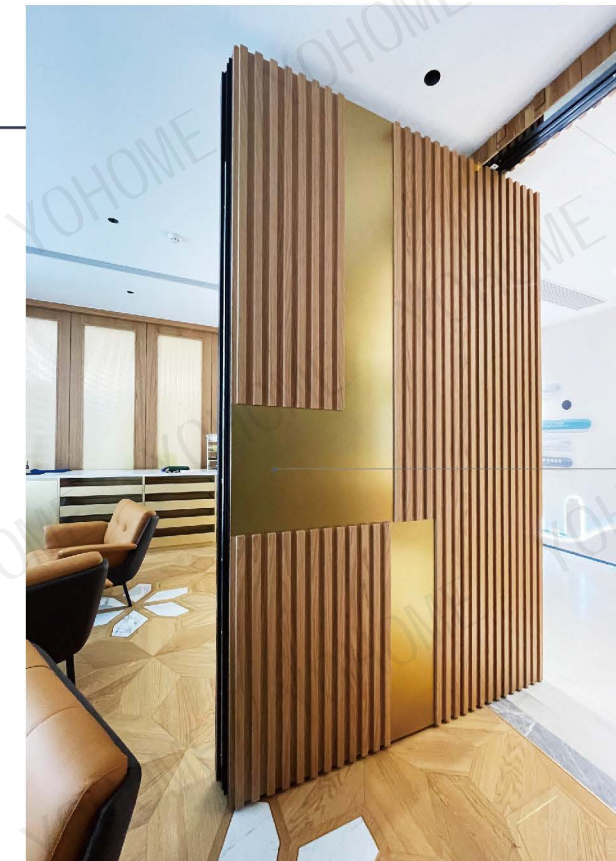

06 Anti-aging

Surface fluorocarbon spraying creates a dense, UV-resistant and corrosion-resistant protective layer.

Bending, Curved Door Leaf

Product Model
EAD-01

Color: White Oak Mountain Grain Sealed Finish
Material: Aluminum Sheet + Wood Veneer
Process: Cast Aluminum Molding + Wood Veneer Finish
Dimension: 2000*2990mm