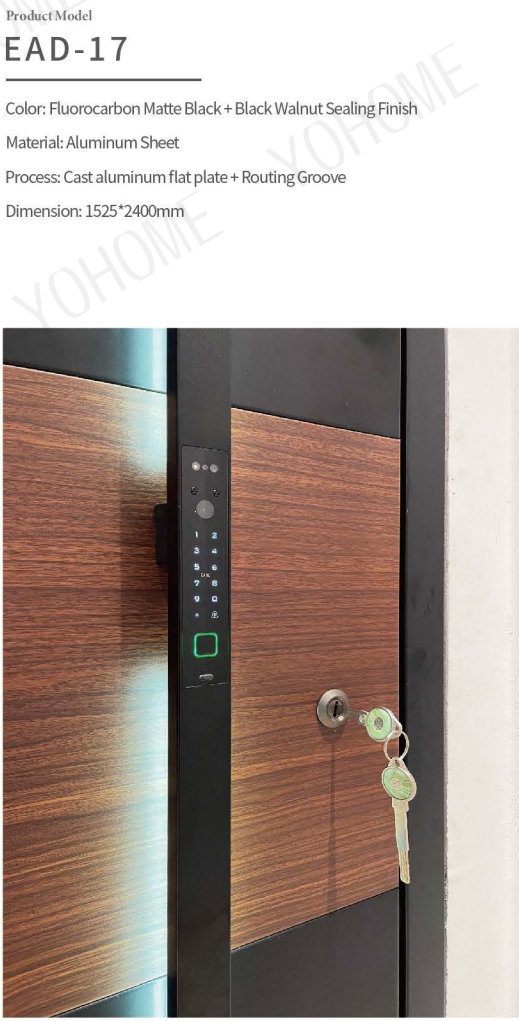

Product Model
EAD-17
Color: Fluorocarbon Matte Black + Black Walnut Sealing Finish
Material: Aluminum Sheet
Process: Cast aluminum flat plate + Routing Groove
Dimension: 1525*2400mm