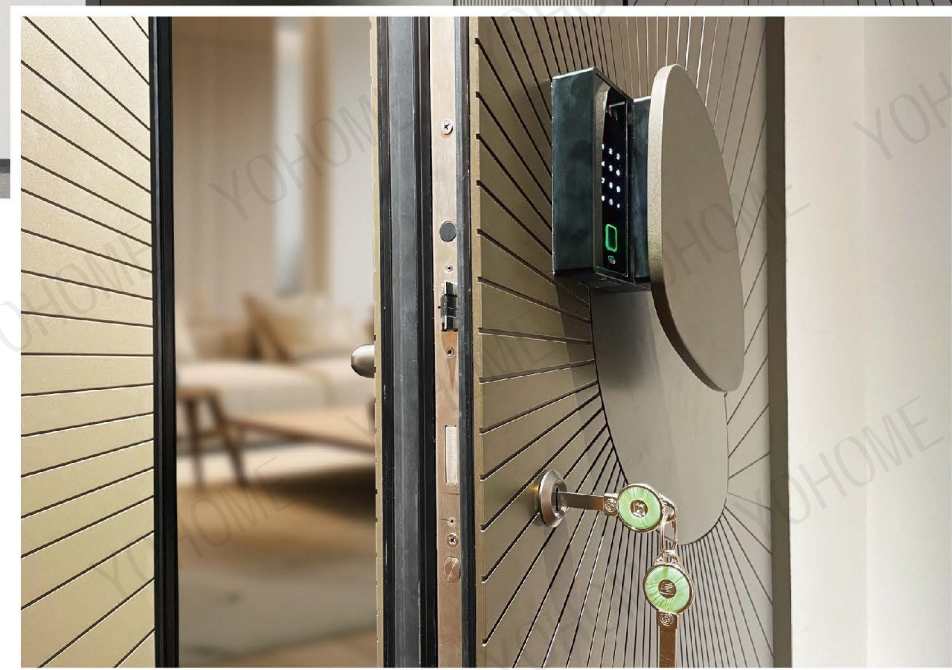

Custom Handle

Recessed Floor Spring

Intelligent Electronic Lock

Product Model
EAD-06
Color: Fluorocarbon Matte Black + Custom Handle
Material: Aluminum Sheet
Process: Cast Aluminum Molding
Dimension: 1525*2440mm