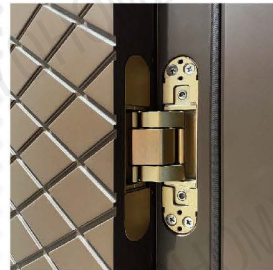

YOHOME

Product Model
BED-07

Color: RAL 8028 - Full Matte
Material: 6/8/12/12mm HDF
Process: Routing Groove + aluminum strip
Dimension: 914*2440mm