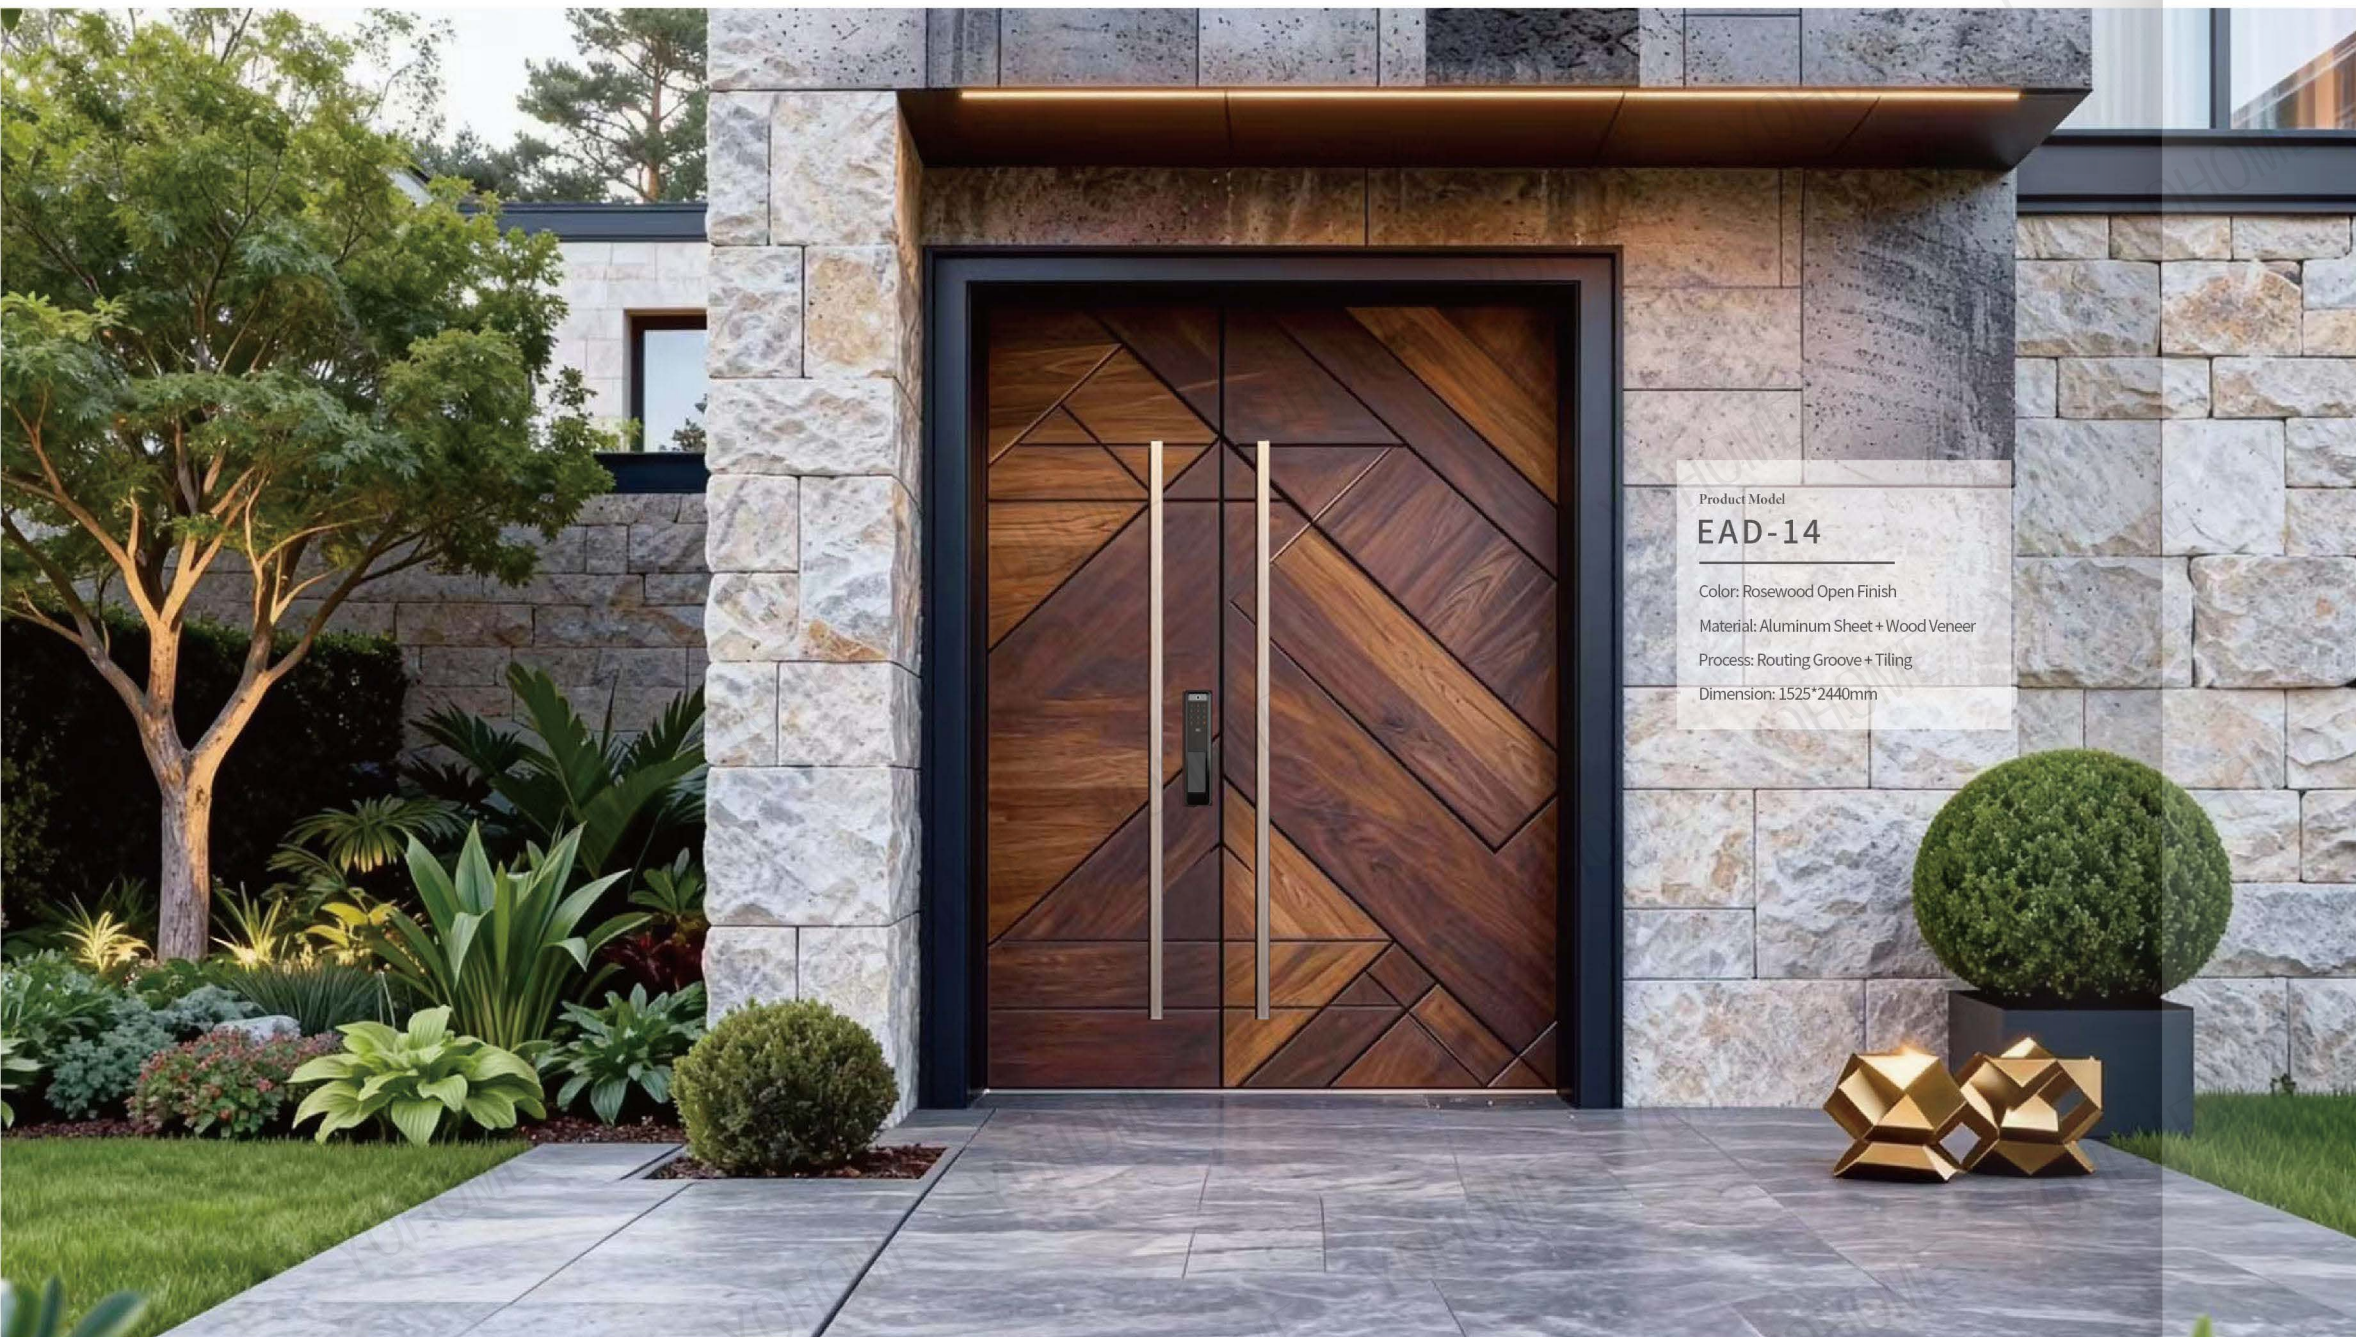

Product Model
EAD-14
Color: Rosewood Open Finish
Material: Aluminum Sheet + Wood Veneer
Process: Routing Groove + Tiling
Dimension: 1525*2440mm

Entry Door **Cast Aluminum Door Series**

Product Model
EAD-15