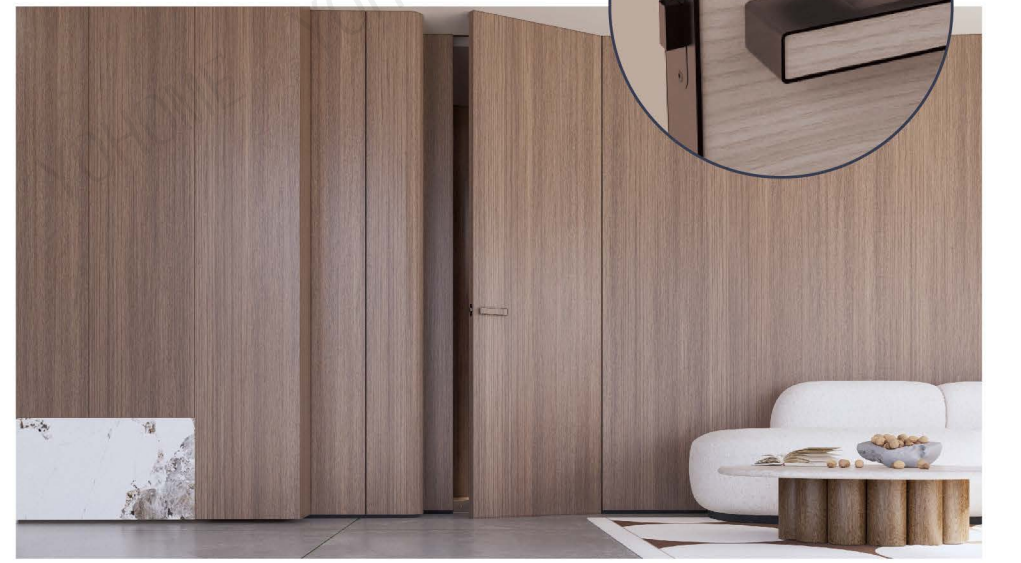

Product Model
IND-02

Color: Red Oak Sealing Finish
Material: Double-sided 5mm HDF
Process: Flat Panel + Painting Finish
Dimension: 1790*2995*127mm

INVISIBLE DOOR