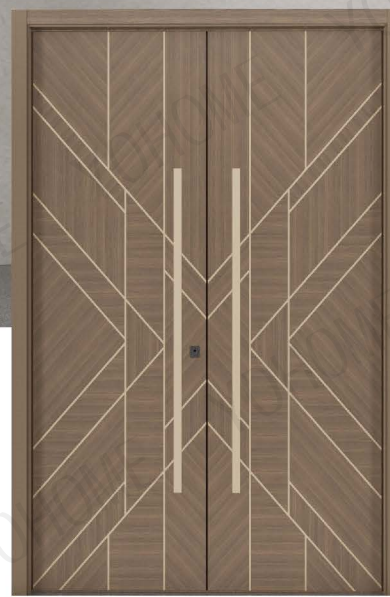

Custom Handle

Recessed Floor Spring

Intelligent Electronic Lock

Product Model
EAD-06
Color: Fluorocarbon Matte Black + Custom Handle
Material: Aluminum Sheet
Process: Cast Aluminum Molding
Dimension: 1525*2440mm

Product Model
EAD-07
Color: Skin-like Yellow
Material: Aluminum Sheet
Process: Flat Panel + Routing Groove + Baking Finish
Dimension: 1200*2400mm

Entry Door Cast Aluminum Door Series

Product Model
EAD-08
Color: white oak sealer
Material: Aluminum Sheet + Wood Veneer
Process: Flat Panel + Routing Groove + Wood Veneer Finish
Dimension: 1525*2440mm